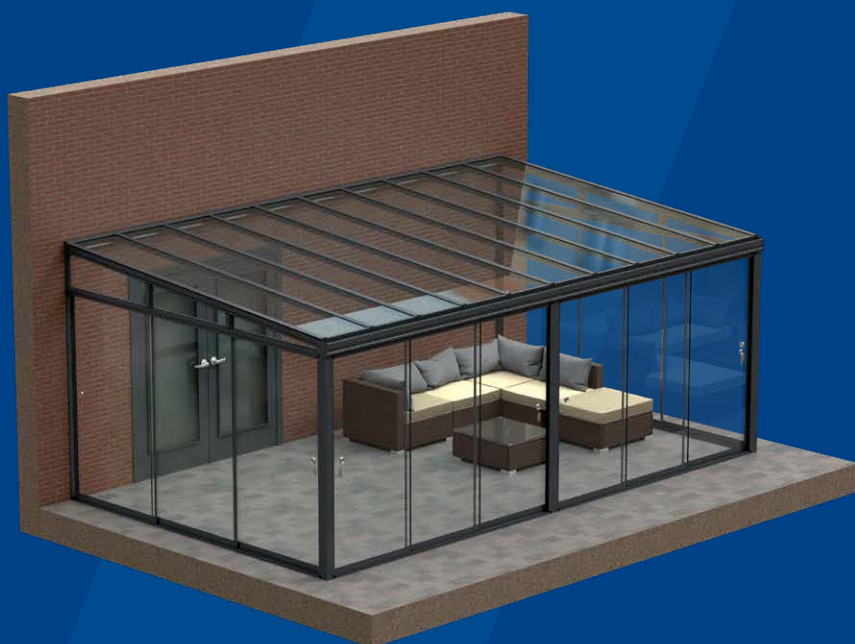

THE SIMPLICITY 6 GLASS ROOM

Enhance your outdoor living with our Simplicity 6 Glass Room. This elegant veranda-style enclosure features a robust 6mm toughened glass roof and 8mm toughened glass sliding doors that create a secure, seamless environment.

Variable Roof Pitch: Setting this design apart from most roof kits that offer only a fixed pitch, our model features an adjustable pitch ranging from 2.5 degrees to 22.5 degrees, offering enhanced adaptability.

Integral Guttering: Creates a sleek, modern design which is stronger than external guttering systems and saves time on installations.

Simple Fixing System with Minimal Parts: Our simplest fixing system yet.

RAL 9005
Jet Black
Fine Textured

Upgrades

- Victorian Gallow Brackets & Base Castings
- RGBW Lighting in Main Bar & Gutter
- UV Activated Self-Cleaning Glass
- Infrared Heaters
- Multiple Glazing Options
- 70x70mm, 70x75mm or 70x100mm Post Sizes
- Privacy Screen