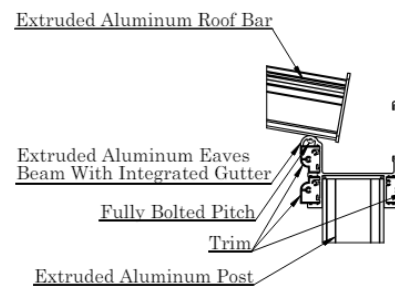

Technical Drawings

PRODUCT DETAIL

Roof Bar & Sheet Section

Wall Plate & Roof Bar Section

Base & Post Connection Information

Eaves Beam Roof Bar & Post Section

Material List & Component Information

1. The veranda wall plate is an extruded aluminium profile which fixes to the wall or steel bracket.
2. This veranda is available with 6mm Clear Toughened Glass, with tinted or coloured options available as upgrades.
3. This veranda uses our gasketed 6mm glass roof system, which is constructed from T6 grade structural aluminium frame.
4. The frame of the veranda is made from aluminium profiles with post options of 70x70mm, 70x75mm or 70x100mm. The frame is powder coated.