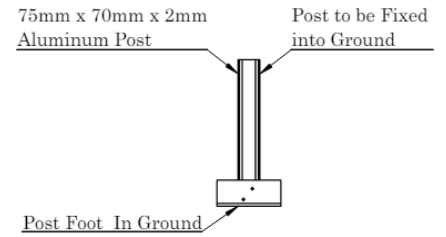

Technical Drawings

PRODUCT DETAIL

Roof Bar & Sheet Section

Wall Plate & Roof Bar Section

Base & Post Connection Information

Eaves Beam Roof Bar & Post Section

Material List & Component Information

1. The veranda wall plate is an extruded aluminium profile which fixes to the wall or steel bracket.
2. This veranda is available with 6mm Clear Toughened Glass, with tinted or coloured options available as upgrades.
3. This veranda uses our gasketed 6mm glass roof system, which is constructed from T6 grade structural aluminium frame.
4. The frame of the veranda is made from aluminium profiles with post options of 70x70mm, 70x75mm or 70x100mm. The frame is powder coated.