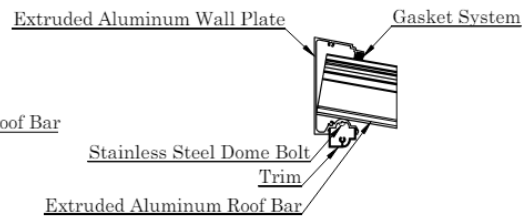

Technical Drawings

PRODUCT DETAIL

Roof Bar & Sheet Section

Wall Plate & Roof Bar Section

Base & Post Connection Information

Eaves Beam Roof Bar & Post Section

Material List & Component Information

1. The veranda wall plate is an extruded aluminium profile which fixes to the wall or steel bracket.
2. This veranda is available with 6mm Clear Toughened Glass, with tinted or coloured options available as upgrades.
3. This veranda uses our gasketed 6mm glass roof system, which is constructed from T6 grade structural aluminium frame.
4. The frame of the veranda is made from aluminium profiles with post options of 70x70mm, 70x75mm or 70x100mm. The frame is powder coated.