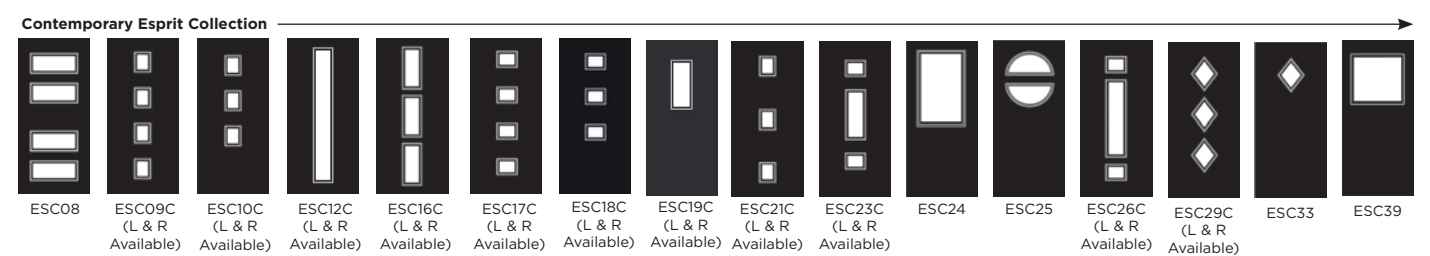

Full Door Range

a door for every home