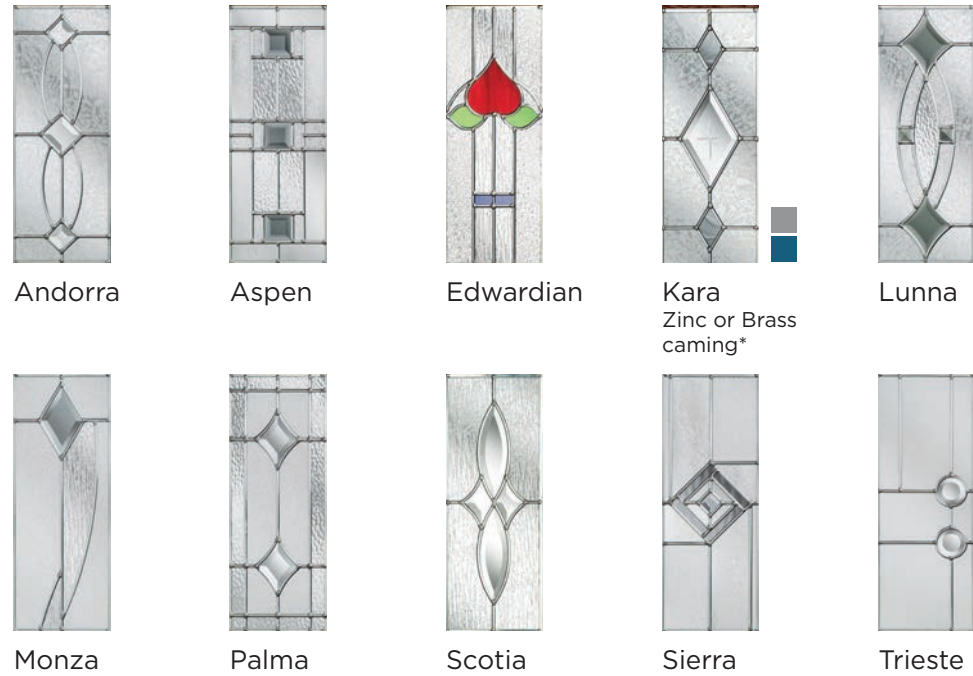

# Rustic Renown Collection

The Rustic Renown collection has an authentic tongue and groove effect, with a border for a contemporary finishing touch.

Ideal for a period property or a modern home wanting to inject some traditional styling.

Rustic Renown Top

Rustic Renown Quarter  
See door designer for applicable glass styles

Head to  
[door-designer.co.uk](http://door-designer.co.uk)  
to design your ideal door!

# Rustic Renown Collection

RR02 with Edwardian glass

RR03 Diamond with Trieste glass

Colours shown should be used for guidance only as the limitations in the printing process may mean that colours vary from those illustrated. Hardware shown is for guidance only and may vary from that illustrated. \* Kara colour available in Zinc only.

Head to  
[door-designer.co.uk](https://door-designer.co.uk)  
to design your ideal door!

**Contemporary ranges:**

Infinity	40
Esprit	48
Venture	60