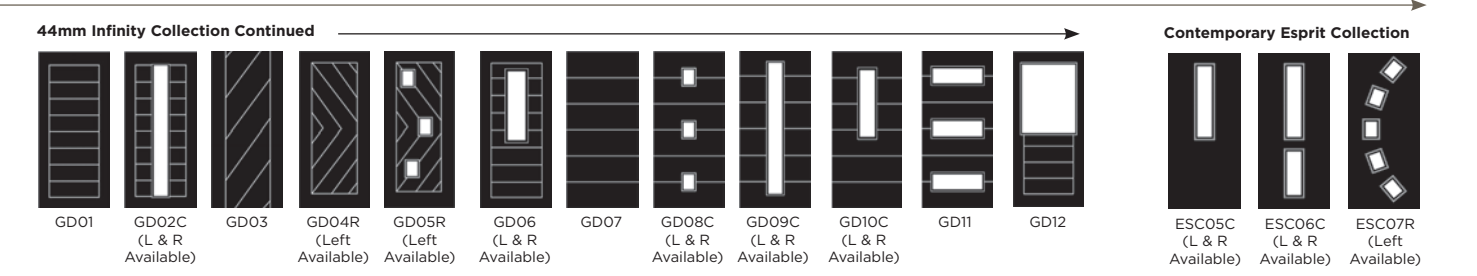

Full Door Range

a door for every home