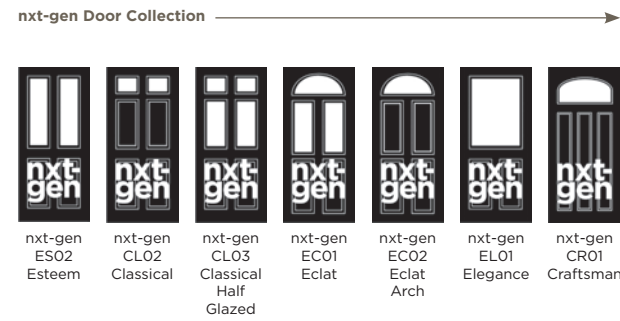

# Venture

Designed to elevate and enhance the Contemporary door range, the Venture Collection is designed with smooth, steel effect contemporary cassettes bringing modern and continental flair.

For the full range of door colours and glass options, head to our door designer... [door-designer.co.uk](http://door-designer.co.uk).

All styles are available with the glass in a Left, Centre or Right configuration.

**Venture ESC06C**  
Monza glass

**Venture ESC09C**  
Odessa glass

**Venture ESC12C**  
Radiant glass

**Venture ESC23C**  
Aspen glass

**Venture GD02C**  
Canvas glass

**Venture GD05L**  
Aspen glass

**Venture GD06C**  
Kara glass

**Venture GD08C**  
Lunna glass

**Venture GD09C**  
Wentworth glass

**Venture GD10C**  
Sierra glass

**Venture GD11**  
Chatsworth glass

# Full Door Range

a door for every home