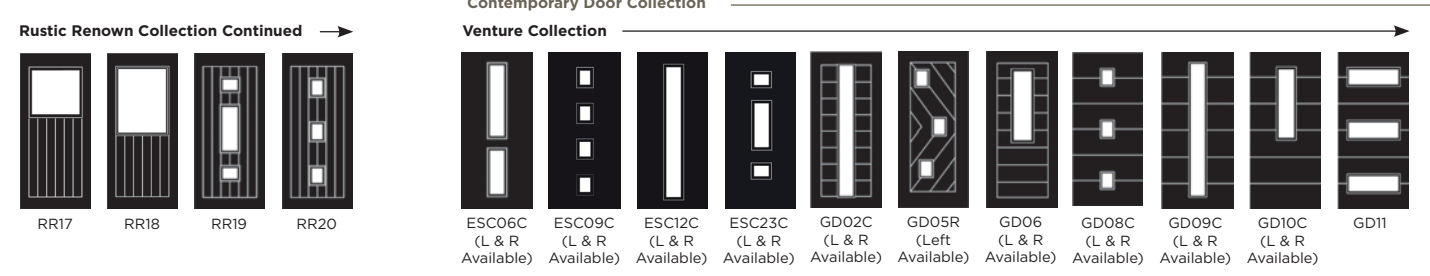

Full Door Range

a door for every home