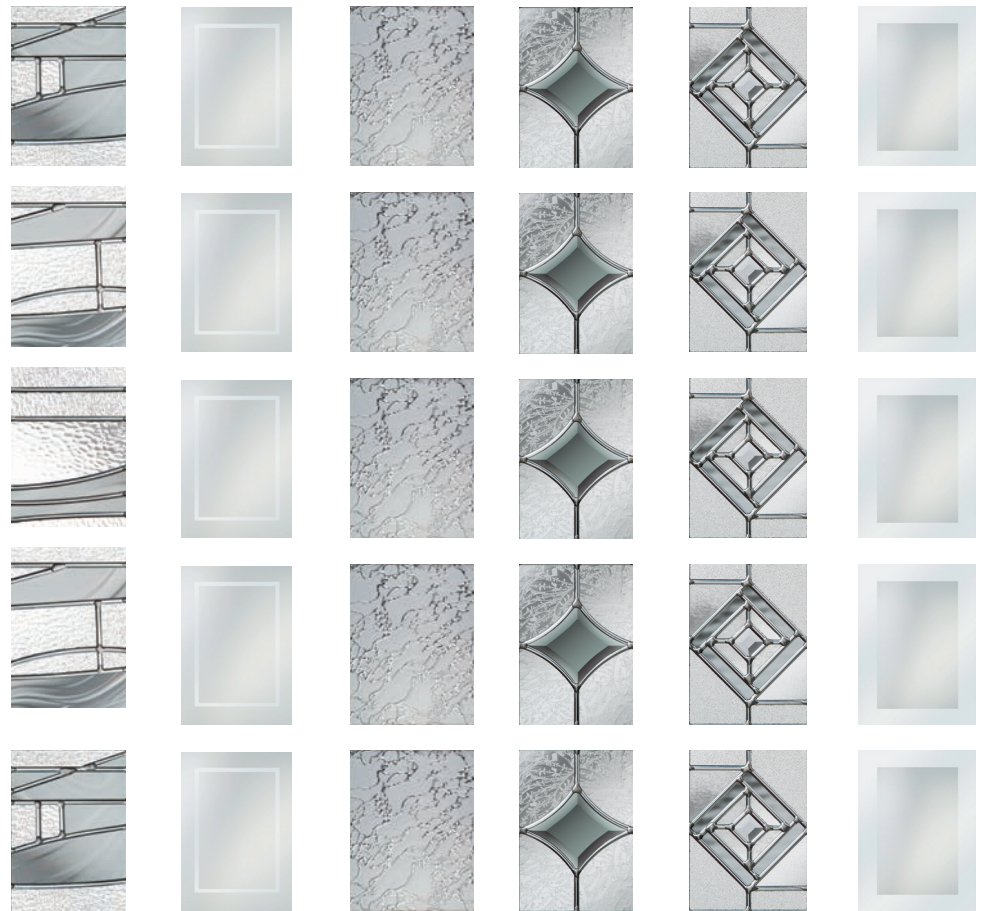

Breeze Chatsworth Glacier Lunna Sierra Wentworth