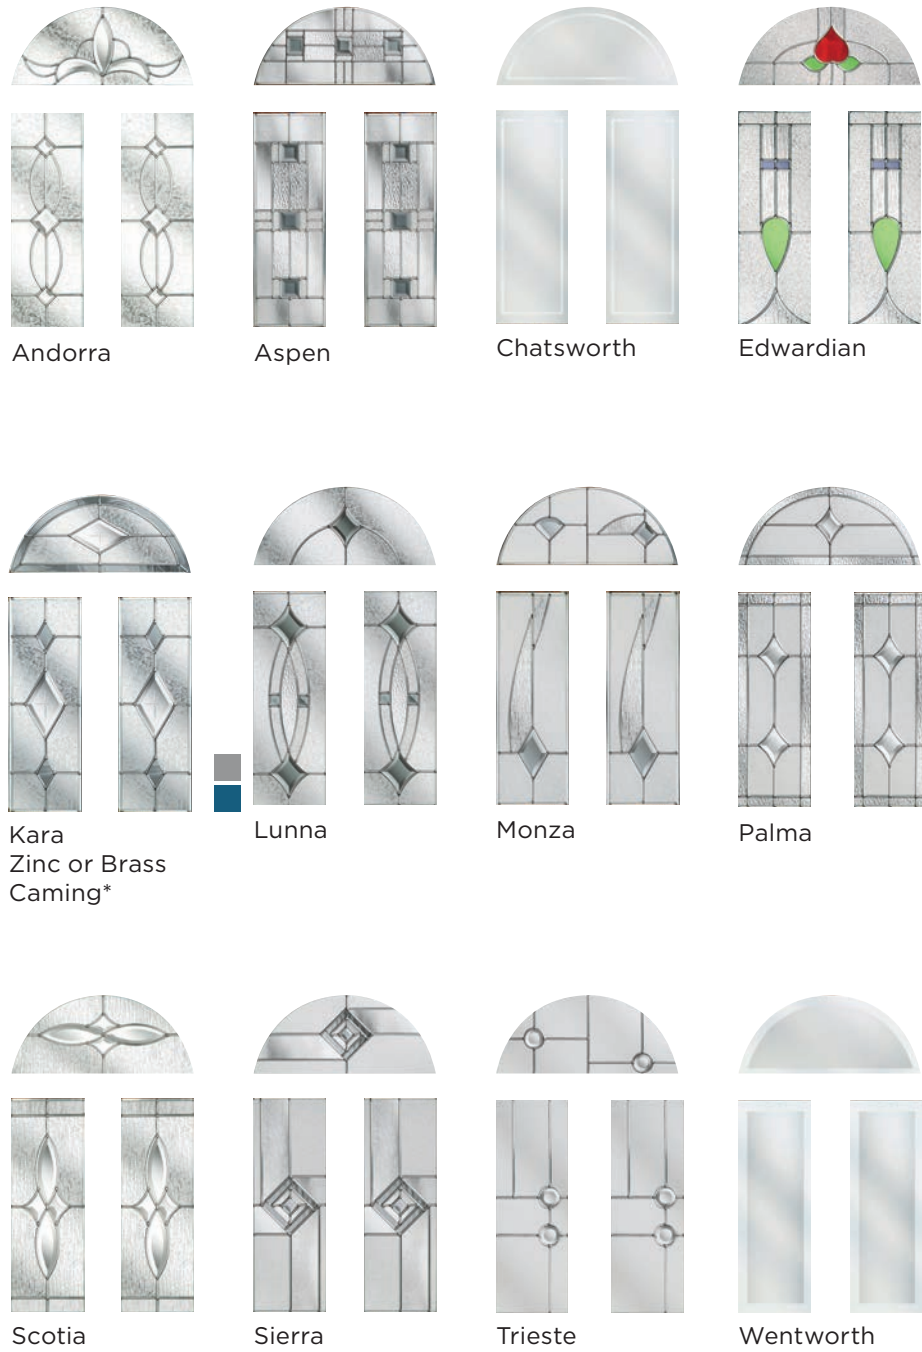

nxt-gen Eclat

Main image: Porcelain Blue
with Palma glass.