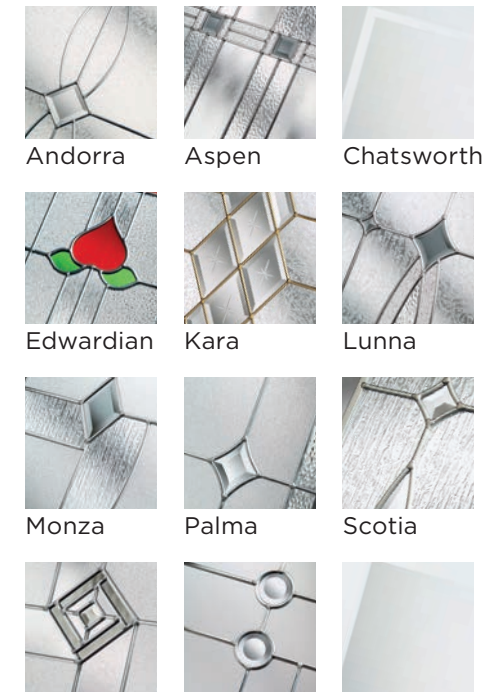

Andorra Aspen Chatsworth
Edwardian Kara Lunna
Monza Palma Scotia
Sierra Trieste Wentworth