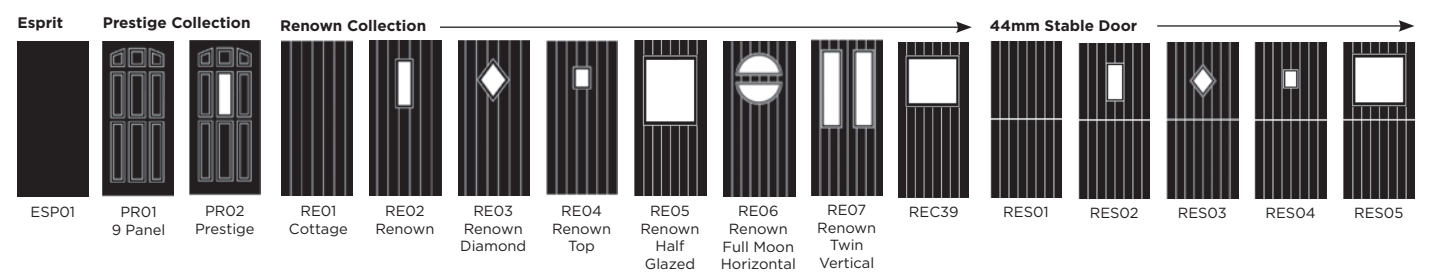

Full Door Range

a door for every home