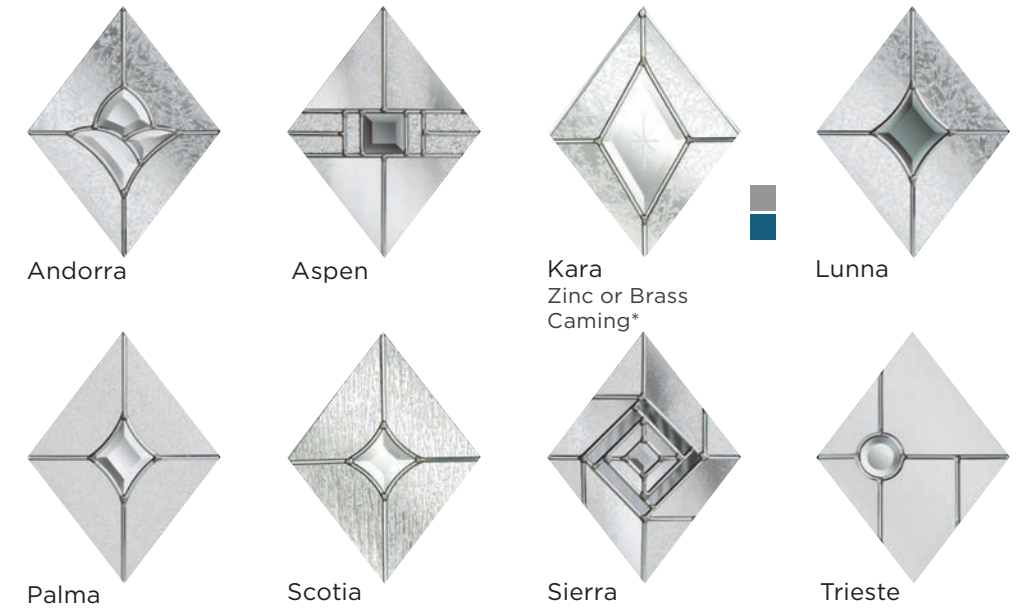

Colours shown should be used for guidance only as the limitations in the printing process may mean that colours vary from those illustrated. Hardware shown is for guidance only and may vary from that illustrated. * Kara colour available in Zinc only.

Head to
door-designer.co.uk
to design your ideal door!