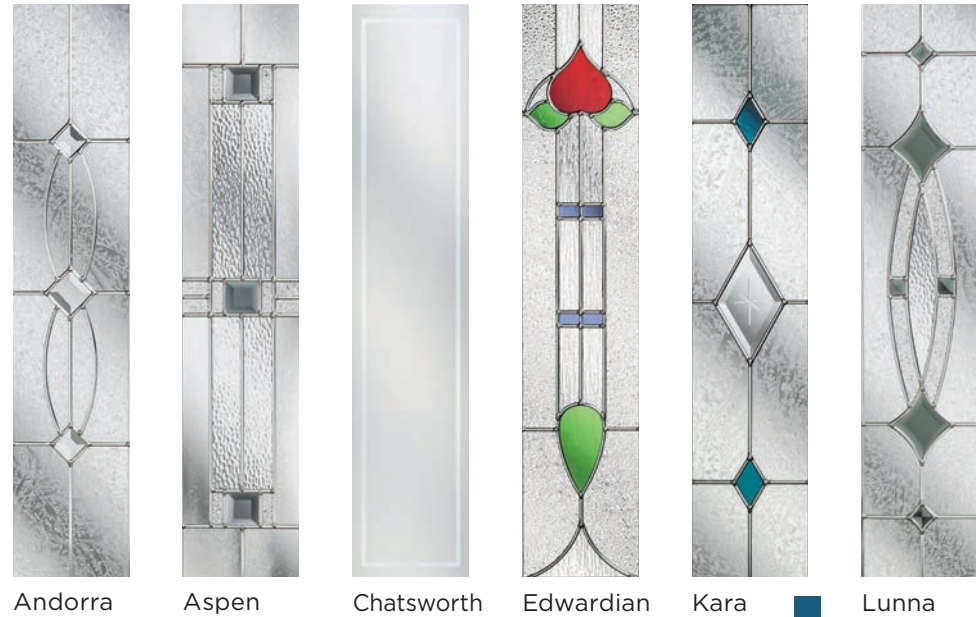

nxt-gen Esteem

Main image: Distinction
Pebble Grey with
Chatsworth glass.