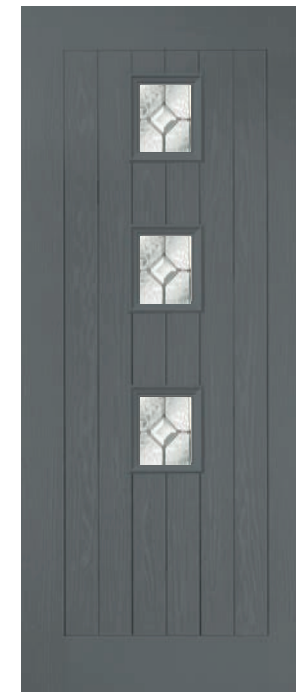

RR12 Andorra glass