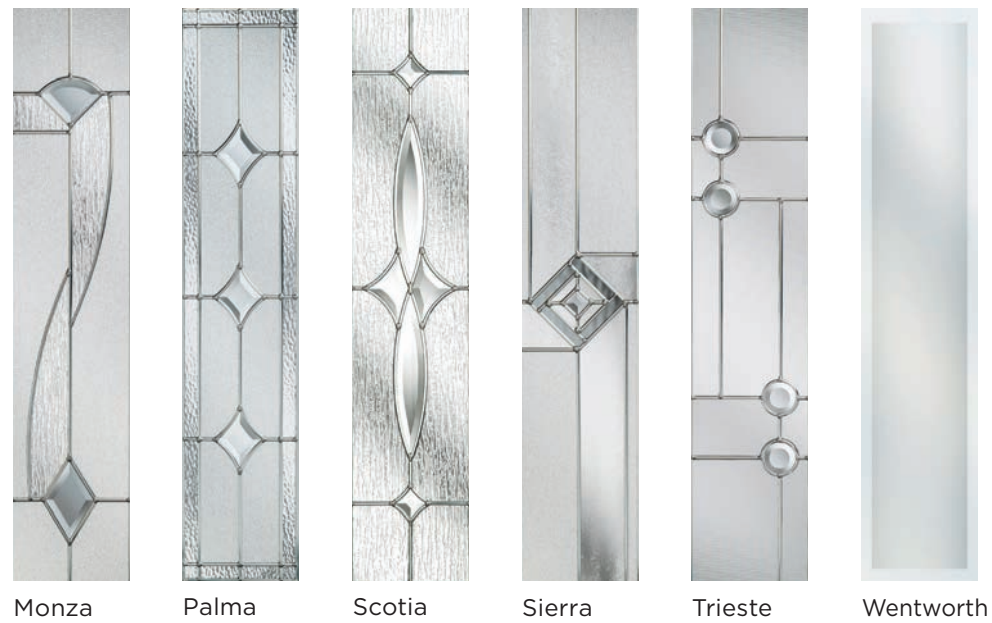

# nxt-gen Esteem

Main image: Distinction  
Pebble Grey with  
Chatsworth glass.

Kara  
Zinc or  
Brass  
Caming\*

Alternative designs  
offered in the  
Signature Collection:

Esteem Arch Esteem Brow

# nxt-gen Eclat

Main image: Porcelain Blue  
with Palma glass.

**Colour  
Trend**  
Porcelain  
Blue

Colours shown should be used for guidance only as the limitations in the printing process may mean that colours vary from those illustrated. Hardware shown is for guidance only and may vary from that illustrated. \* Kara colour available in Zinc only.