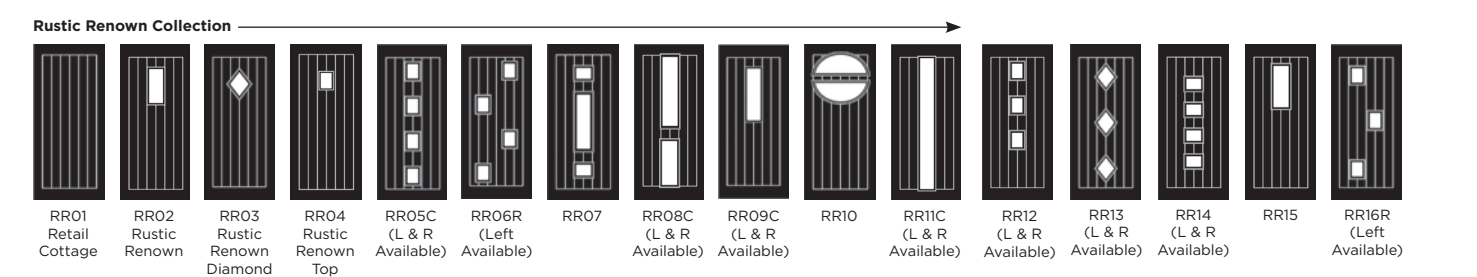

Full Door Range

a door for every home