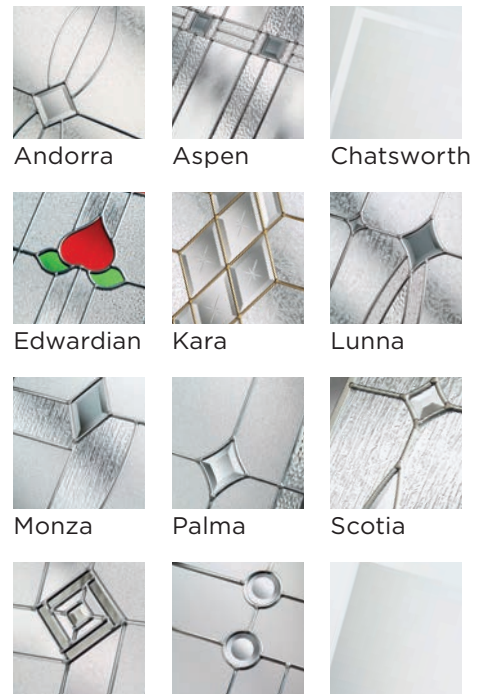

Sierra Trieste Wentworth

Head to door-designer.co.uk

to design your ideal door!