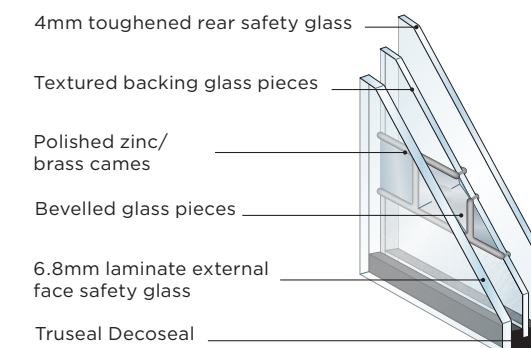

## Decorative Glass

Features and benefits:

- Decorative triple glazing
- Obscure double glazing
- The decorative centre pane of the triple glazed unit is sealed within the unit therefore, it is protected from dust and weathering and easy to clean
- 6.8mm glass laminated as standard
- 50mm units available for 70mm doors
- Glass patterns may vary
- Slight bubbles, lines and surface imperfections are all characteristics of glass. They are not to be considered as defects as they add character to decorative glass.

### Triple glazed decorative glass diagram

Diagram represents a typical make up of our triple glazed glass. Please contact us for further info

20 years